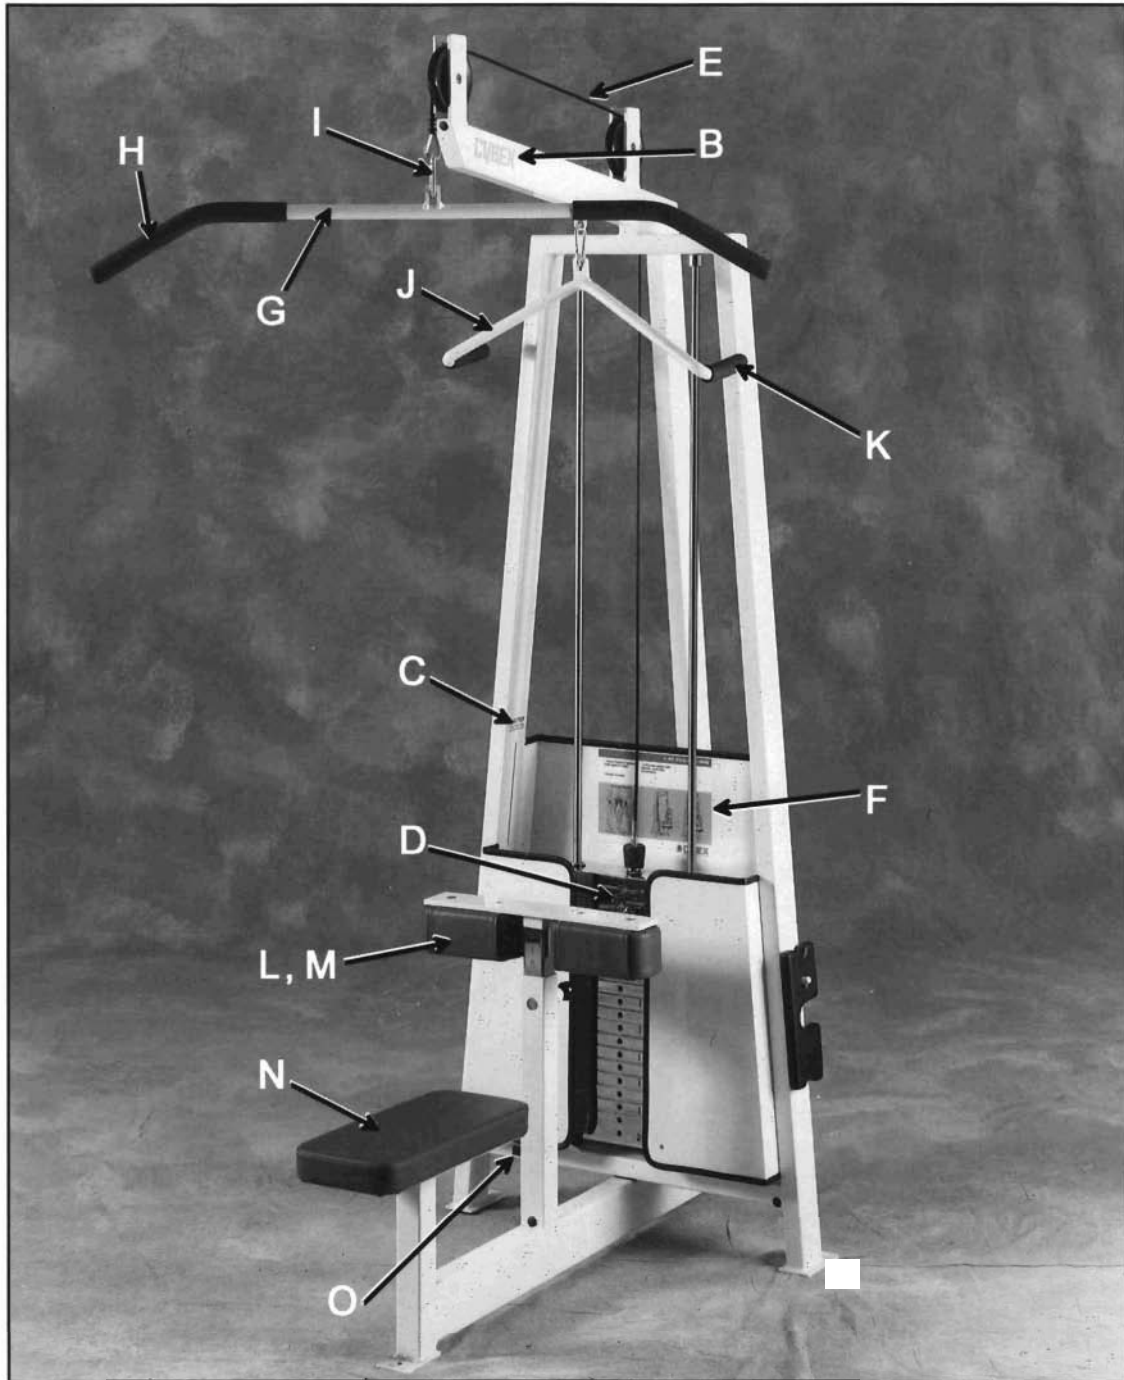

LAT PULLDOWN

4005

ASSEMBLY & PARTS

DESCRIPTION	PART NO.	DESCRIPTION	PART NO.
A. CYBEX STRENGTH SYSTEMS DECAL (NOT SHOWN)	4000Y313	H. HANDGRIP.....	PR400201
B. SMALL CYBEX DECAL (WHITE)....	5300Y110	I. SNAP LINK.....	GQ000206
B. SMALL CYBEX DECAL (GREY).....	5300Y130	J. HANDLE (OBSOLETE, REPLACED BY).....	01255
C. CAUTION DECAL.....	4000Y316	K. HANDGRIP.....	5310M042
D. QUICK RELEASE PIN.....	BH030201	L. CUSHION WITH WEAR COVER (ITEM M)	4100S164-0
E. CABLE SUBASSEMBLY	4005S110	M. WEAR COVER	4100S165-0
F. PLACARD DECAL	4005Y118	N. CUSHION.....	4010S036-0
G. PULLDOWN BAR.....	01074	O. SERIALNUMBER DECAL	
UPHOLSTERY HARDWARE PACK....	40058088		

PARTS LIST (4005)

ITEM	QTY	PART NO.	DESCRIPTION
1	2	4000P220	GUIDE ROD COLLET
2	1	4005C071	CUSHION MOUNT S/A
3	1	4005C083	RIGHT GUARD
4	1	4005C084	LEFT GUARD
5	1	4005C119	REAR GUARD
6	2	4005M109	WEIGHT STACK GUIDE ROD
7	2	JC700920	FHSCS .375-16 X 1.25
8	4	JC700922	FHSCS .375-16 X 1.50
9	1	4005S110	CABLE S/A
10	2	BS110202	SPRING .70 ID X 1.22 OD X 1.53 LONG
11	2	GP000000	PULLEY ASSEMBLY 4.50
12	4	GP000004	PULLEY SPACER
13	2	GP000203	PULLEY CENTER
14	10	HN574300	EXPANSION NUT .190/#10-24
15	10	JC570412	BHSCS .190/10-24 X .50
16	4	JC700914	FHSCS .375-16 X .62
17	2	JC780926	FHSCS .500-13 X 2.00
18	1	HS328300	SPLIT LOCKWASHER .312
19	2	PP080204	PLASTIC CAP .625 ID X .68 OD
20a	25.6"	PP240200	BLACK QUICK EDGE TRIM (TOP)
20b	30.6"	PP240200	BLACK QUICK EDGE TRIM (BOTTOM)
20c	21"	PP240200	BLACK QUICK EDGE TRIM
21	1	PP460200	PLASTIC KNOB .312-18
22	1	4000M218	DETENT PIN
23	1	BS070201	SPRING .56 ID X .66 OD X 1.50 LONG
24	1	YA000205	THREADLOCKER ADHESIVE
25	4	01193	FINNED FASTENER
26	1	4005W002	LAT PULLDOWN FRAME S/A
27	1	4121K117	DETENT PIN KIT

NOTE: x denotes specific color

2. Install weight stack.
3. Install cushions.

7

20c