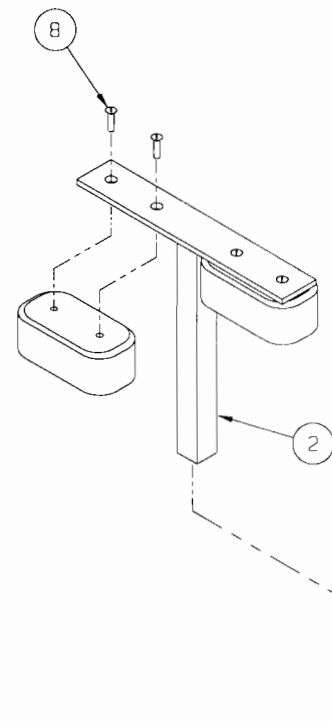

LAT PULLDOWN

4005

ASSEMBLY & PARTS

DESCRIPTION	PART NO.	DESCRIPTION	PART NO.
A. CYBEX STRENGTH SYSTEMS DECAL (NOT SHOWN)	4000Y313	H. HANDGRIP.....	PR400201
B. SMALL CYBEX DECAL (WHITE)....	5300Y110	I. SNAP LINK.....	GQ000206
B. SMALL CYBEX DECAL (GREY).....	5300Y130	J. HANDLE (OBSOLETE, REPLACED BY).....	01255
C. CAUTION DECAL.....	4000Y316	K. HANDGRIP.....	5310M042
D. QUICK RELEASE PIN.....	BH030201	L. CUSHION WITH WEAR COVER (ITEM M)	4100S164-0
E. CABLE SUBASSEMBLY	4005S110	M. WEAR COVER	4100S165-0
F. PLACARD DECAL	4005Y118	N. CUSHION.....	4010S036-0
G. PULLDOWN BAR.....	01074	O. SERIALNUMBER DECAL	
UPHOLSTERY HARDWARE PACK....	40058088		

PARTS LIST (4005)

ITEM	QTY	PART NO.	DESCRIPTION
1	2	4000P220	GUIDE ROD COLLET
2	1	4005C071	CUSHION MOUNT S/A
3	1	4005C083	RIGHT GUARD
4	1	4005C084	LEFT GUARD
5	1	4005C119	REAR GUARD
6	2	4005M109	WEIGHT STACK GUIDE ROD
7	2	JC700920	FHSCS .375-16 X 1.25
8	4	JC700922	FHSCS .375-16 X 1.50
9	1	4005S110	CABLE S/A
10	2	BS110202	SPRING .70 ID X 1.22 OD X 1.53 LONG
11	2	GP000000	PULLEY ASSEMBLY 4.50
12	4	GP000004	PULLEY SPACER
13	2	GP000203	PULLEY CENTER
14	10	HN574300	EXPANSION NUT .190/#10-24
15	10	JC570412	BHSCS .190/10-24 X .50
16	4	JC700914	FHSCS .375-16 X .62
17	2	JC780926	FHSCS .500-13 X 2.00
18	1	HS328300	SPLIT LOCKWASHER .312
19	2	PP080204	PLASTIC CAP .625 ID X .68 OD
20a	25.6"	PP240200	BLACK QUICK EDGE TRIM (TOP)
20b	30.6"	PP240200	BLACK QUICK EDGE TRIM (BOTTOM)
20c	21"	PP240200	BLACK QUICK EDGE TRIM
21	1	PP460200	PLASTIC KNOB .312-18
22	1	4000M218	DETENT PIN
23	1	BS070201	SPRING .56 ID X .66 OD X 1.50 LONG
24	1	YA000205	THREADLOCKER ADHESIVE
25	4	01193	FINNED FASTENER
26	1	4005W002	LAT PULLDOWN FRAME S/A
27	1	4121K117	DETENT PIN KIT